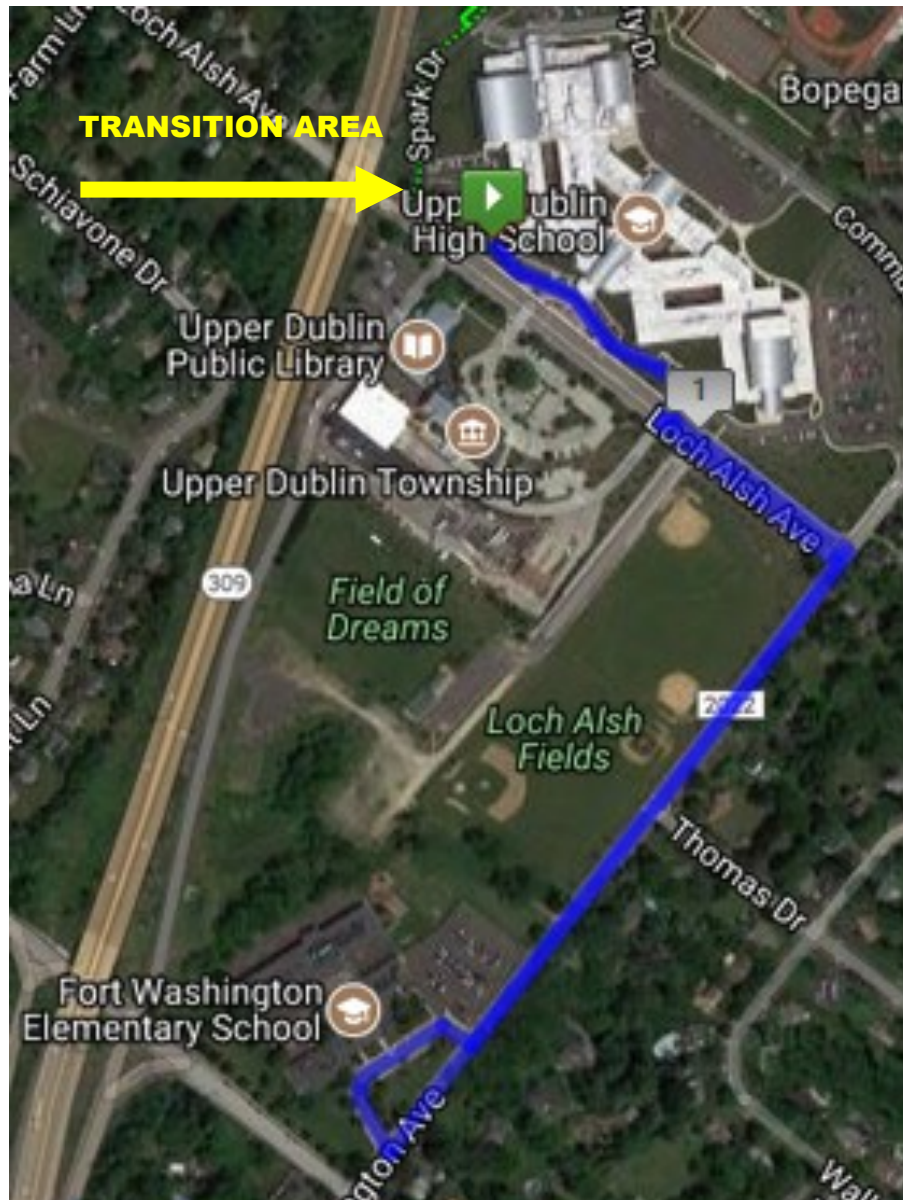

YELLOW Bike Course Map

MiniTri at Upper Dublin, powered by KidzTri3